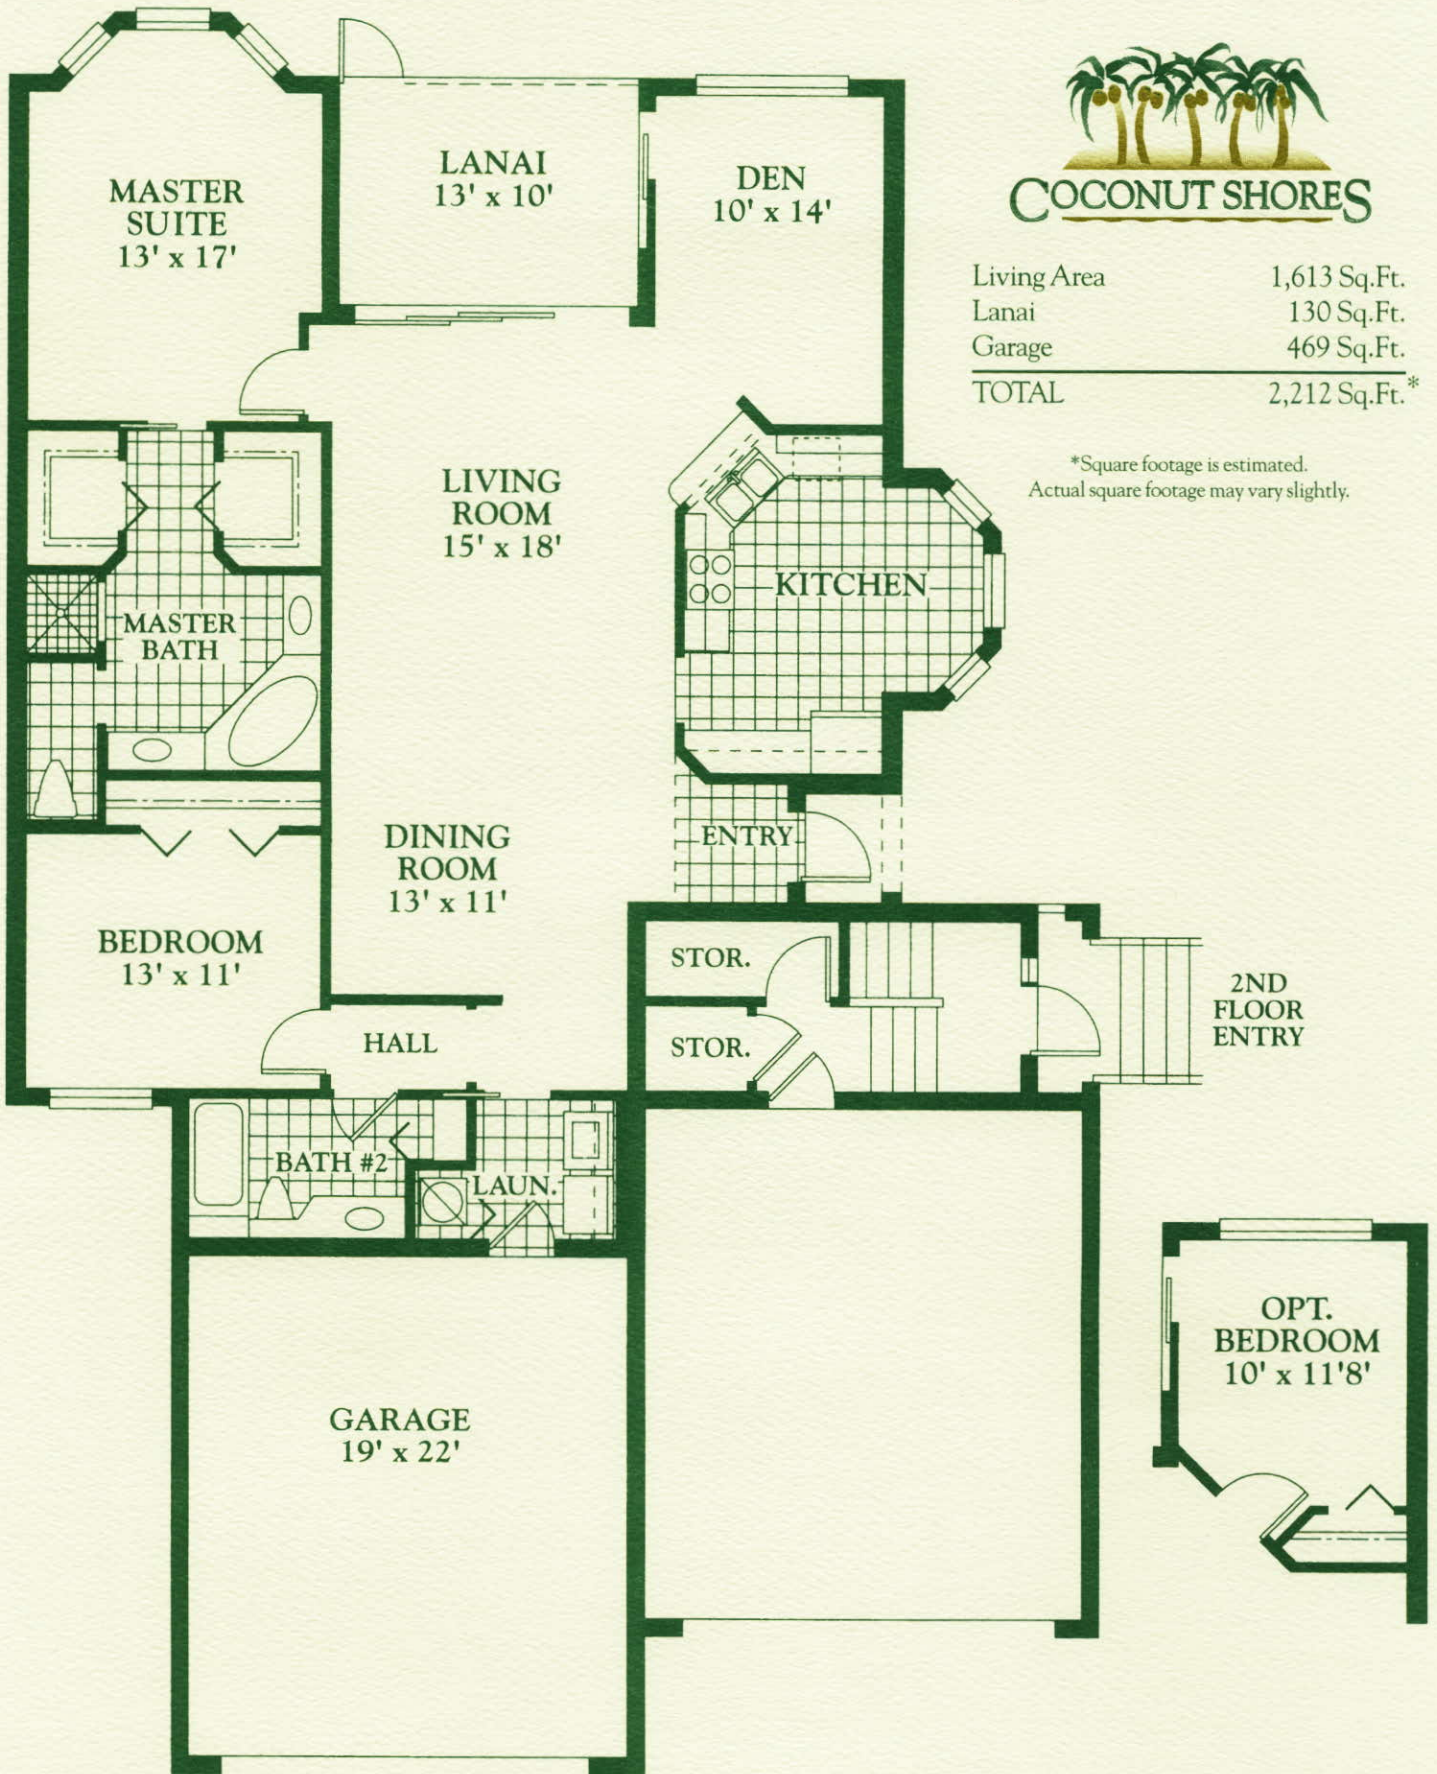

THE ARECA COACH HOME

Two Bedrooms Plus Den, Two Baths, Two-Car Garage

COCONUT SHORES

Living Area	1,613 Sq.Ft.
Lanai	130 Sq.Ft.
Garage	469 Sq.Ft.
TOTAL	2,212 Sq.Ft.*

*Square footage is estimated.
Actual square footage may vary slightly.

1ST FLOOR RESIDENCE